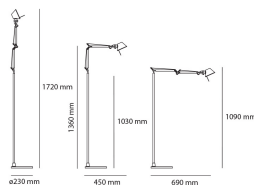

Tolomeo Micro Floor LED 3000K - Aluminum - Body Lamp

Michele De Lucchi, Giancarlo Fassina

IP20    

LUMINAIRE

- Watt: **9W**
- Voltage: **24V**
- Delivered lumens output: **491lm**
- CCT: **3000K**
- Efficiency: **63%**
- Efficacy: **54.52lm/W**
- CRI: **90**
- Dimmer Typology: **Microswitch Dimmer**

Notes

Complete lamp consists of body lamp + accessories

DESCRIPTION

The code is referred to the body lamp only

PRODUCT CODE: A010300

FEATURES

- Article Code: **A010300**
- Colour: **Aluminum**
- Installation: **Floor**
- Material: **Aluminium, steel**
- Series: **Design Collection**
- design by: **Michele De Lucchi, Giancarlo Fassina**

DIMENSIONS

- Height: **cm 109**
- Base Diameter: **cm 23**
- Max Extension Height: **cm 172**
- Max Extension Length: **cm 69**
- Glow Wire Test: **750°**

SOURCES INCLUDED

- Category: **Led**
- Number: **1**
- Watt: **9W**
- Color temperature (K): **3000K**
- CRI: **90**